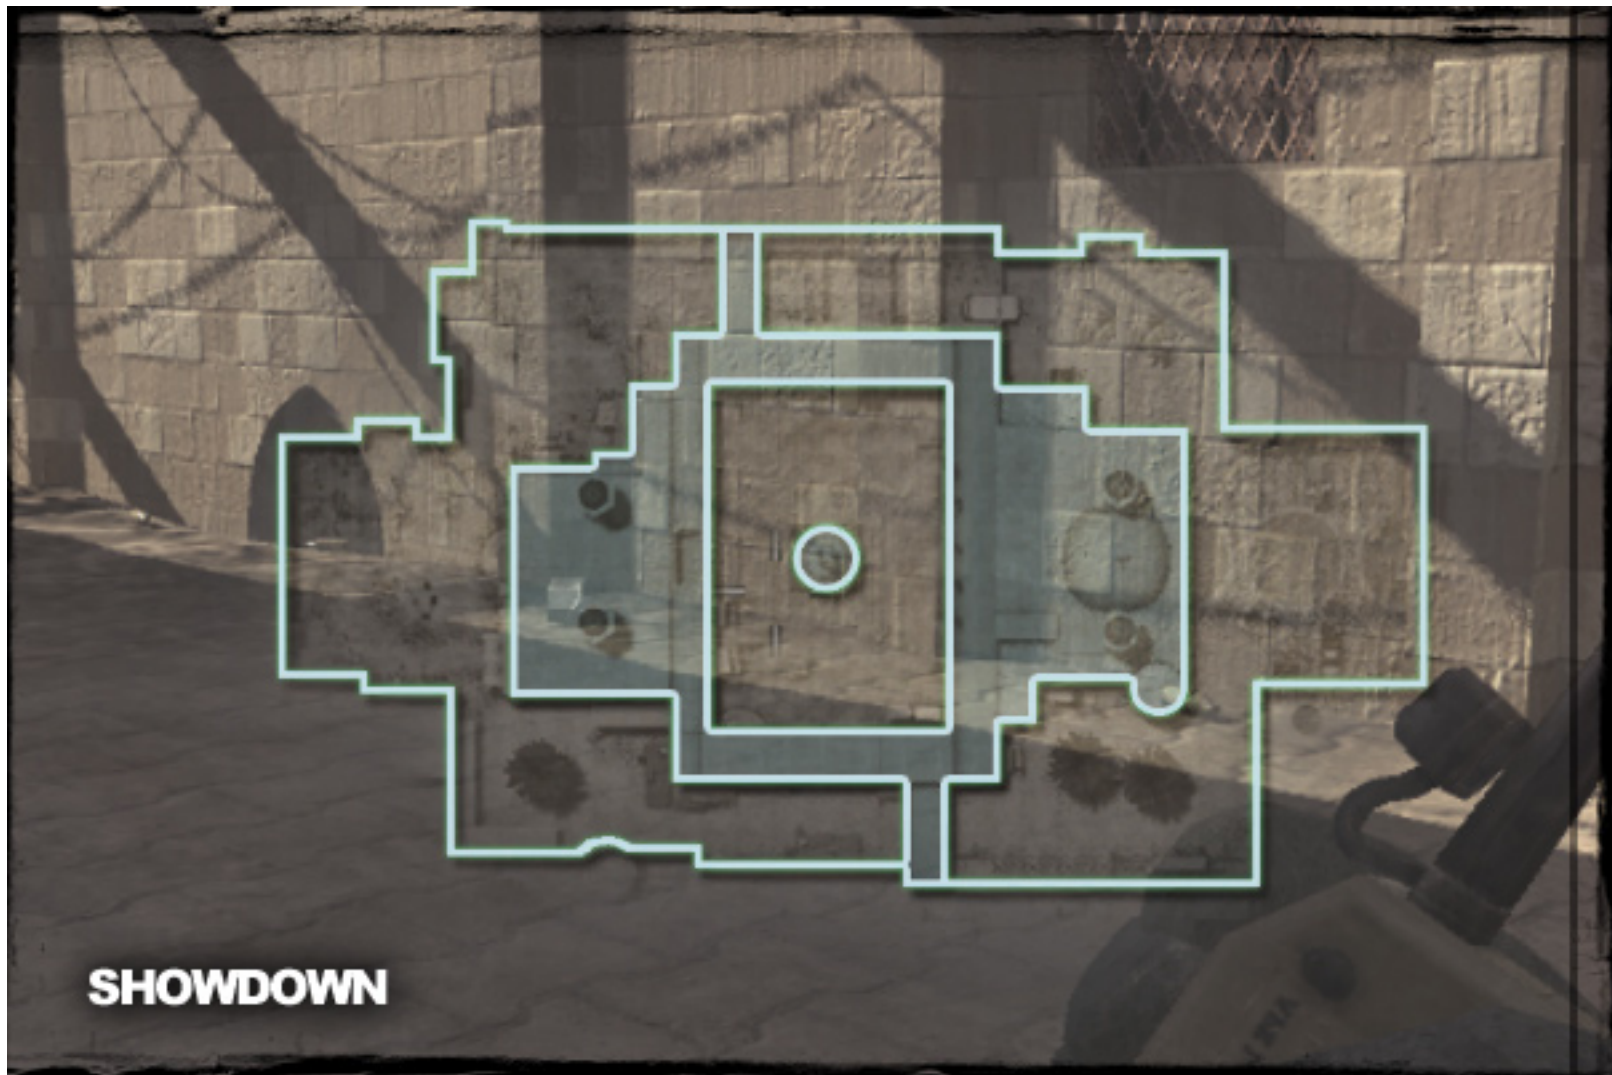

AMBUSH

BACKLOT

BOG

COUNTDOWN

CRASH

DISTRICT

DOWNPOUR

OVERGROWN

PIPELINE

SHIPMENT

SHOWDOWN

VACANT

8:07

WETWORK

5:01