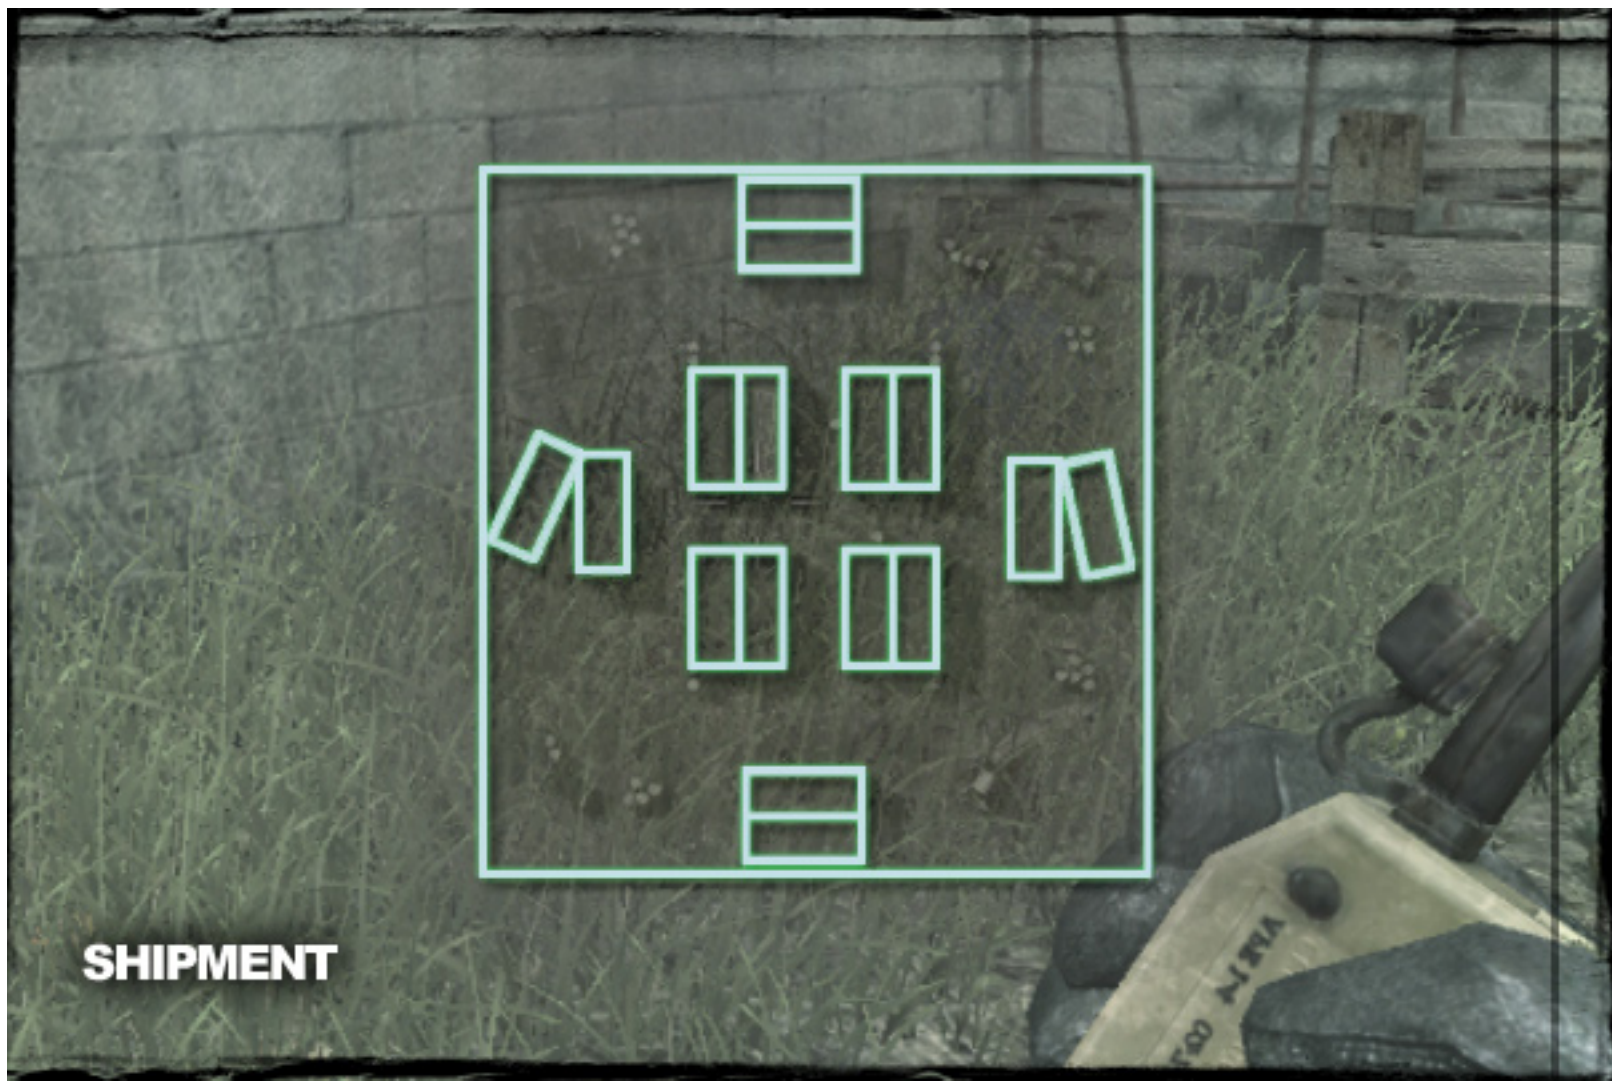

AMBUSH

BACKLOT

BOG

COUNTDOWN

CRASH

DISTRICT

DOWNPOUR

OVERGROWN

PIPELINE

SHIPMENT

SHOWDOWN

VACANT

8:07

WETWORK

5:01