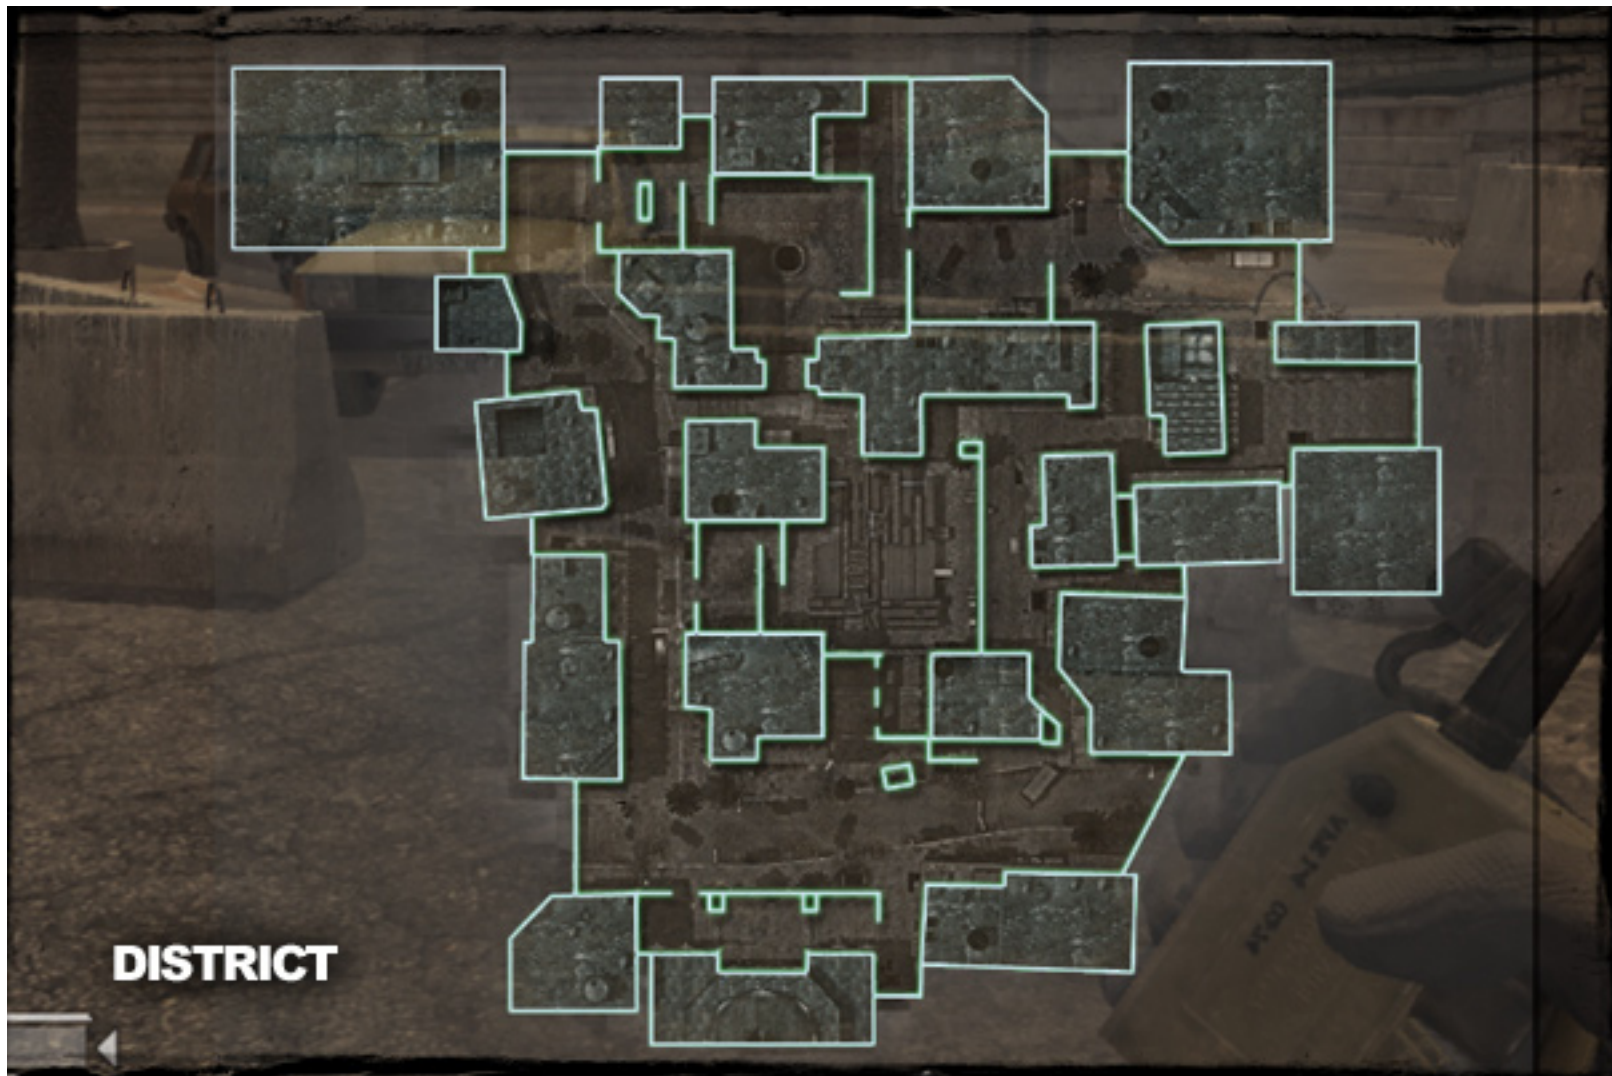

AMBUSH

BACKLOT

BOG

COUNTDOWN

CRASH

DISTRICT

DOWNPOUR

OVERGROWN

PIPELINE

SHIPMENT

SHOWDOWN

VACANT

8:07

WETWORK

5:01