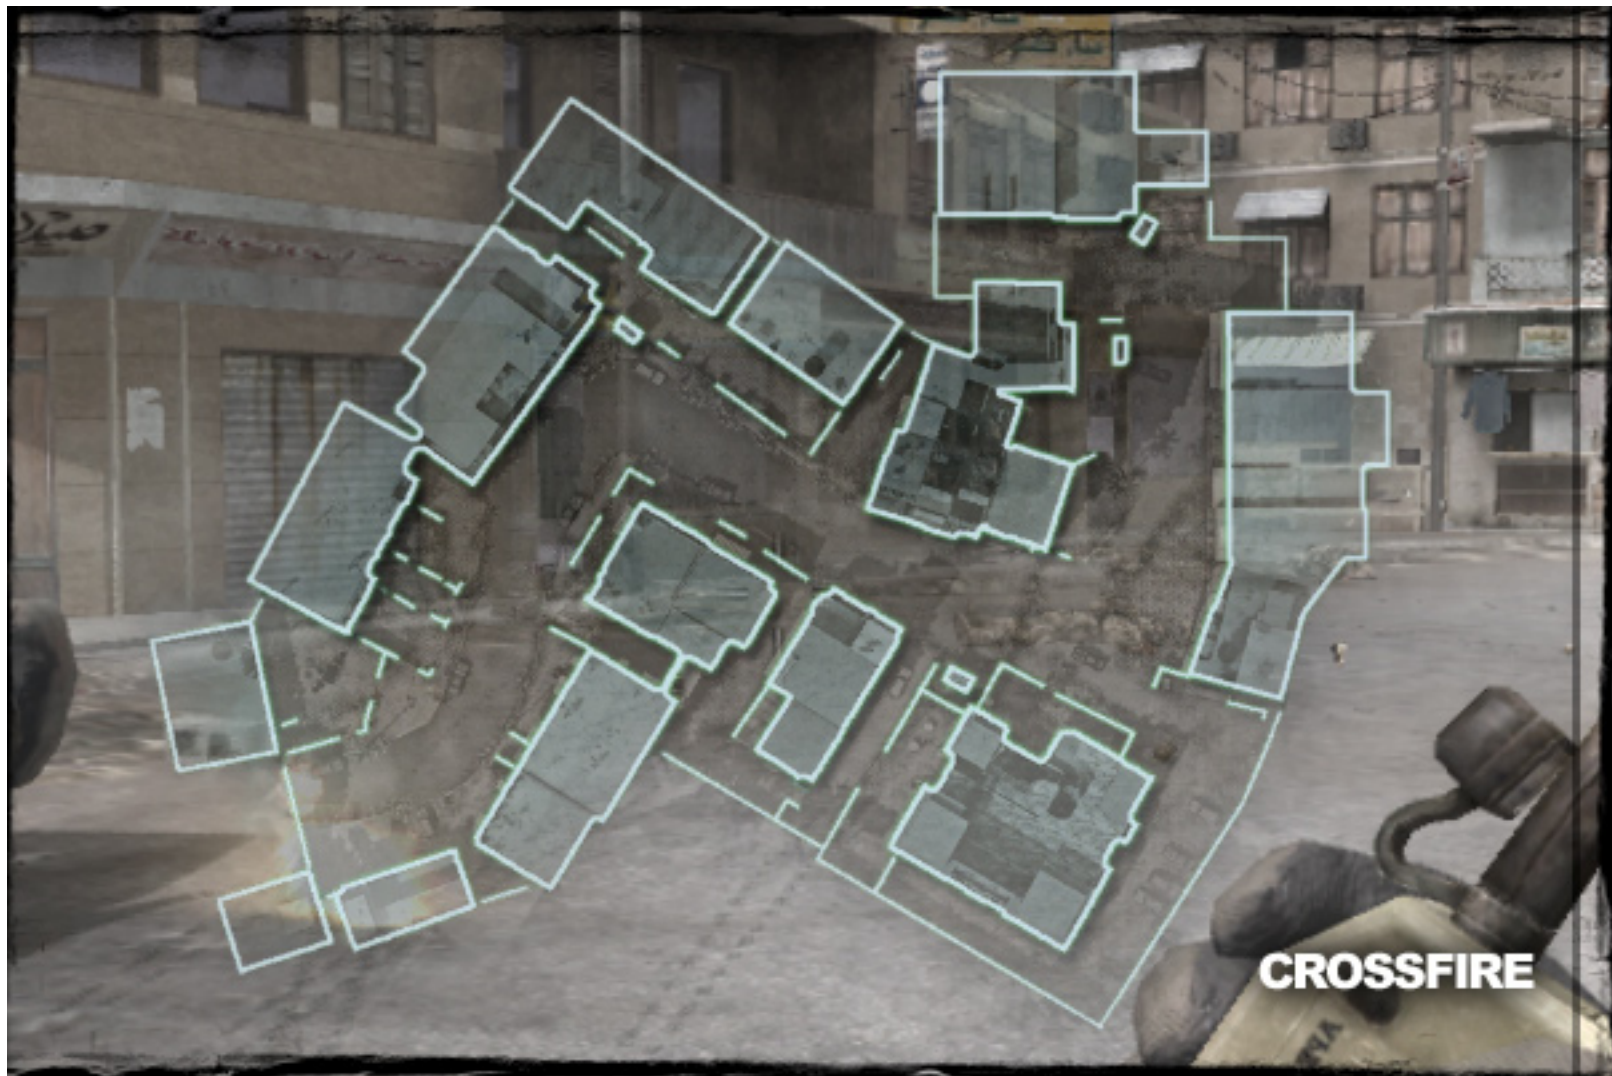

AMBUSH

BACKLOT

BOG

COUNTDOWN

CRASH

DISTRICT

DOWNPOUR

OVERGROWN

PIPELINE

SHIPMENT

SHOWDOWN

VACANT

8:07

WETWORK

5:01